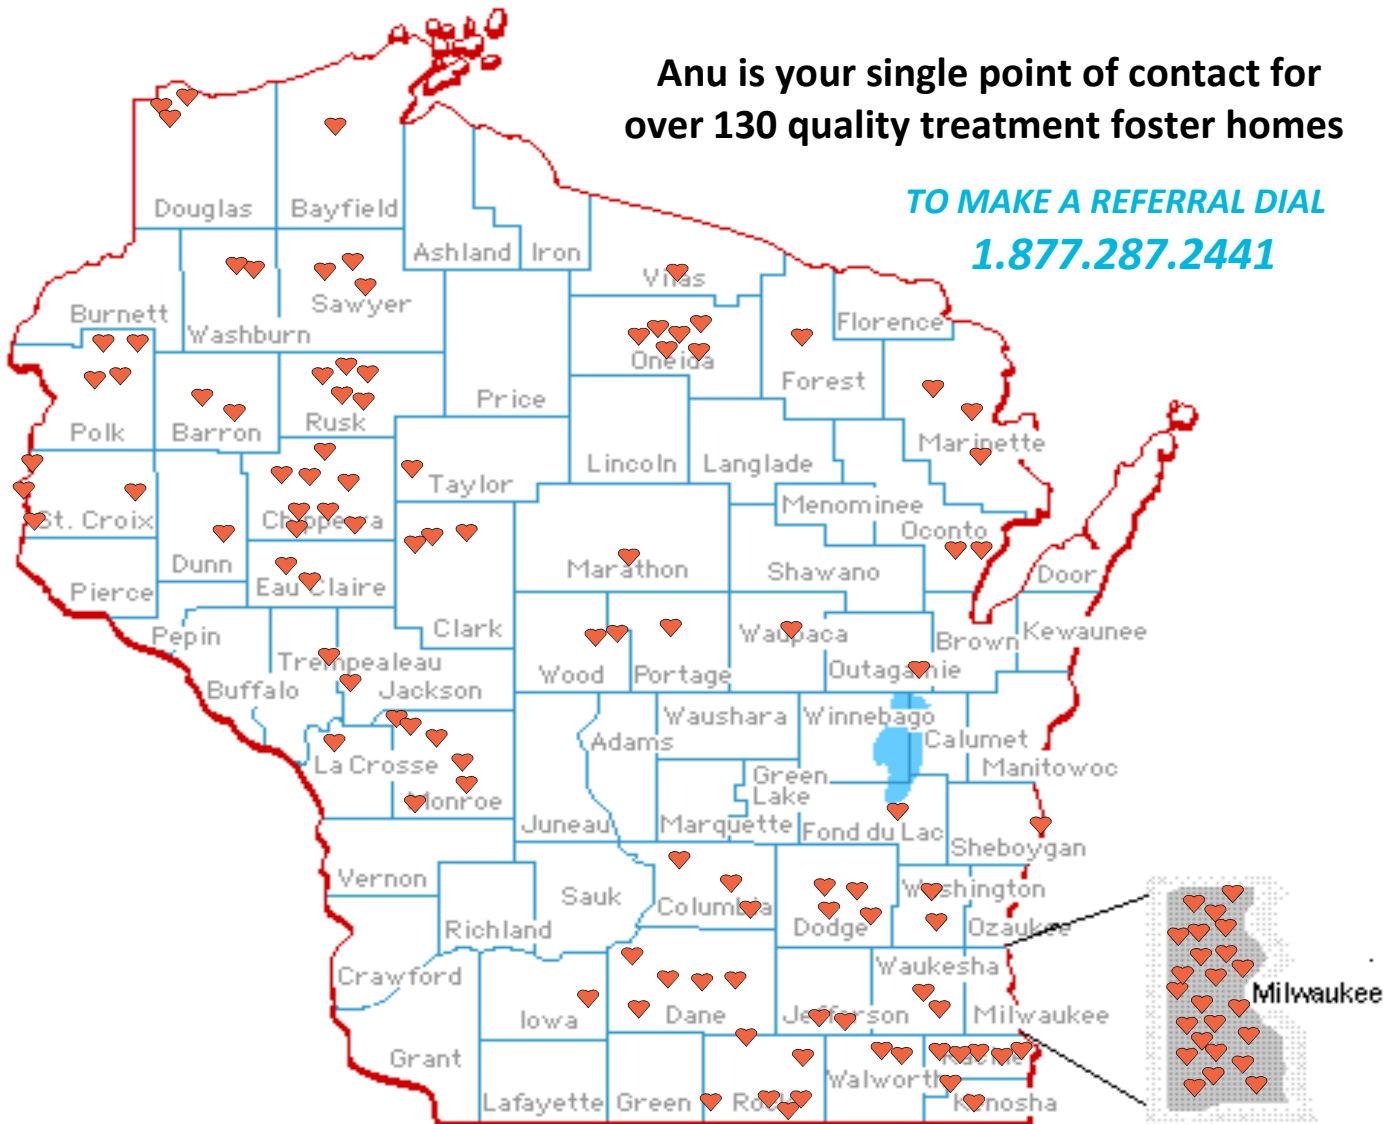

**Treatment Foster Home  
LOCATIONS Throughout Wisconsin**

**Anu is your single point of contact for  
over 130 quality treatment foster homes**

**TO MAKE A REFERRAL DIAL  
1.877.287.2441**

[www.anufs.org/Anufamilyservicesinwisconsin.asp](http://www.anufs.org/Anufamilyservicesinwisconsin.asp)